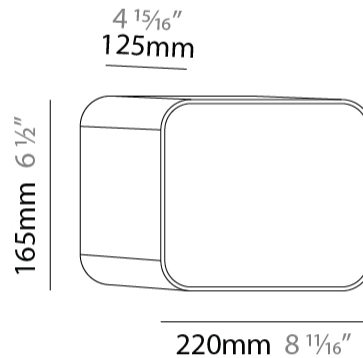

CUBE SURFACE

D72000- -

base number
Color   Finish
Temperature   Options

1. To build a product code in our configurator select the specify button on the base model # product page
2. To build a manual product code on this datasheet choose from the options listed below in blue font and add the suffix to the base model #

GENERAL

Series: Cube
Brand: Tunto
Division: Design
Mounting Type: Surface
Mounting Location: Wall / Ceiling
Subcategory: Ambient

PHYSICAL

Shape: Rectangle
Length (mm): 220
Length (in): 8 ¹¹/₁₆
Height (mm): 165
Depth (mm): 125
Height (in): 6 ¹/₂
Depth (in): 4 ¹⁵/₁₆
Light Distribution: Direct
Diffuser: Opal
[Fixture Finish: BIR / OAK / WAL](#)
Fixture Material: Wood

ELECTRICAL

Lamp Type: LED (Zhaga Standard)
Input Wattage (W): 11
Dimming: Tri-Mode (Non-Dimming and Phase Dimming (120Vac only) and 0-10V Dimming)
Driver Included: Yes
Driver Location: Integrated
Driver Type: Constant Current - Universal
Driver Class: Class 2
Input Voltage (V): 120 - 277
Constant Current (MA): 700

LED

[Color Temperature (°K): 2700 / 3000 / 4000](#)
Nominal Lumen (lm): 440
CRI: >93 CRI
Lamp Life (hrs): 50000

OPTICAL

RATINGS AND CERTIFICATIONS

Certified By: Certified for North American Standards
IP rating: IP20